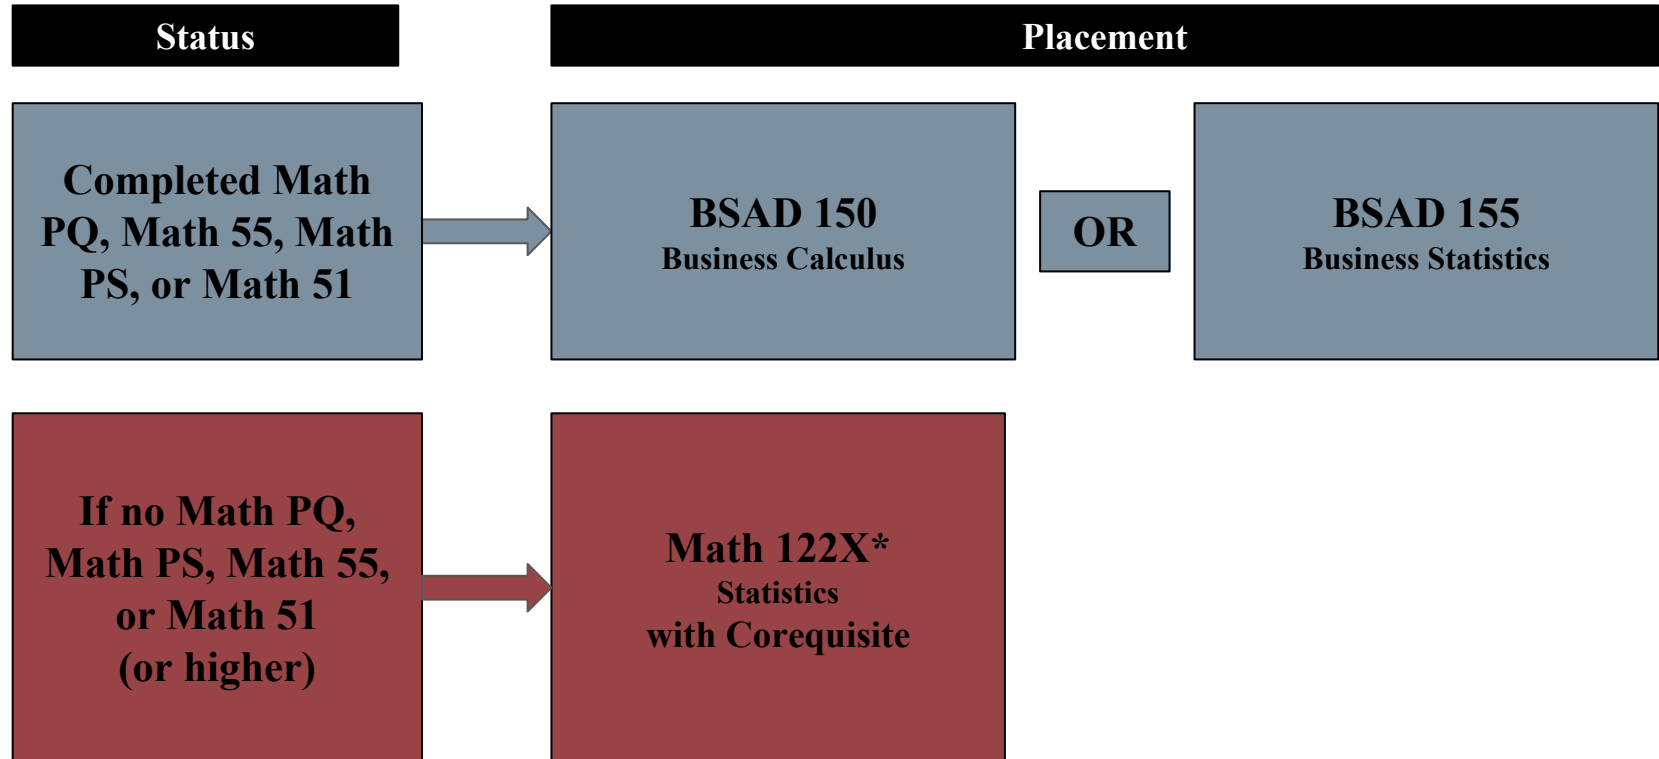

Math Placement (Non-STEM/Non-Education Major)

Math Placement (Education Major)

*Math 110X refers to Math 110 with Math 10X (corequisite course).

This placement flowchart is a draft and should only be used for inquiry purposes at this time. (September 2018)

Math Placement (Business Major)

*Math 122X refers to Math 122 with Math 22 (corequisite course).

This placement flowchart is a draft and should only be used for inquiry purposes at this time. (September 2018)

Math Placement (STEM)

*Math 101AX refers to Math 101A with Math 01AX (corequisite course).

This placement flowchart is a draft and should only be used for inquiry purposes at this time. (September 2018)